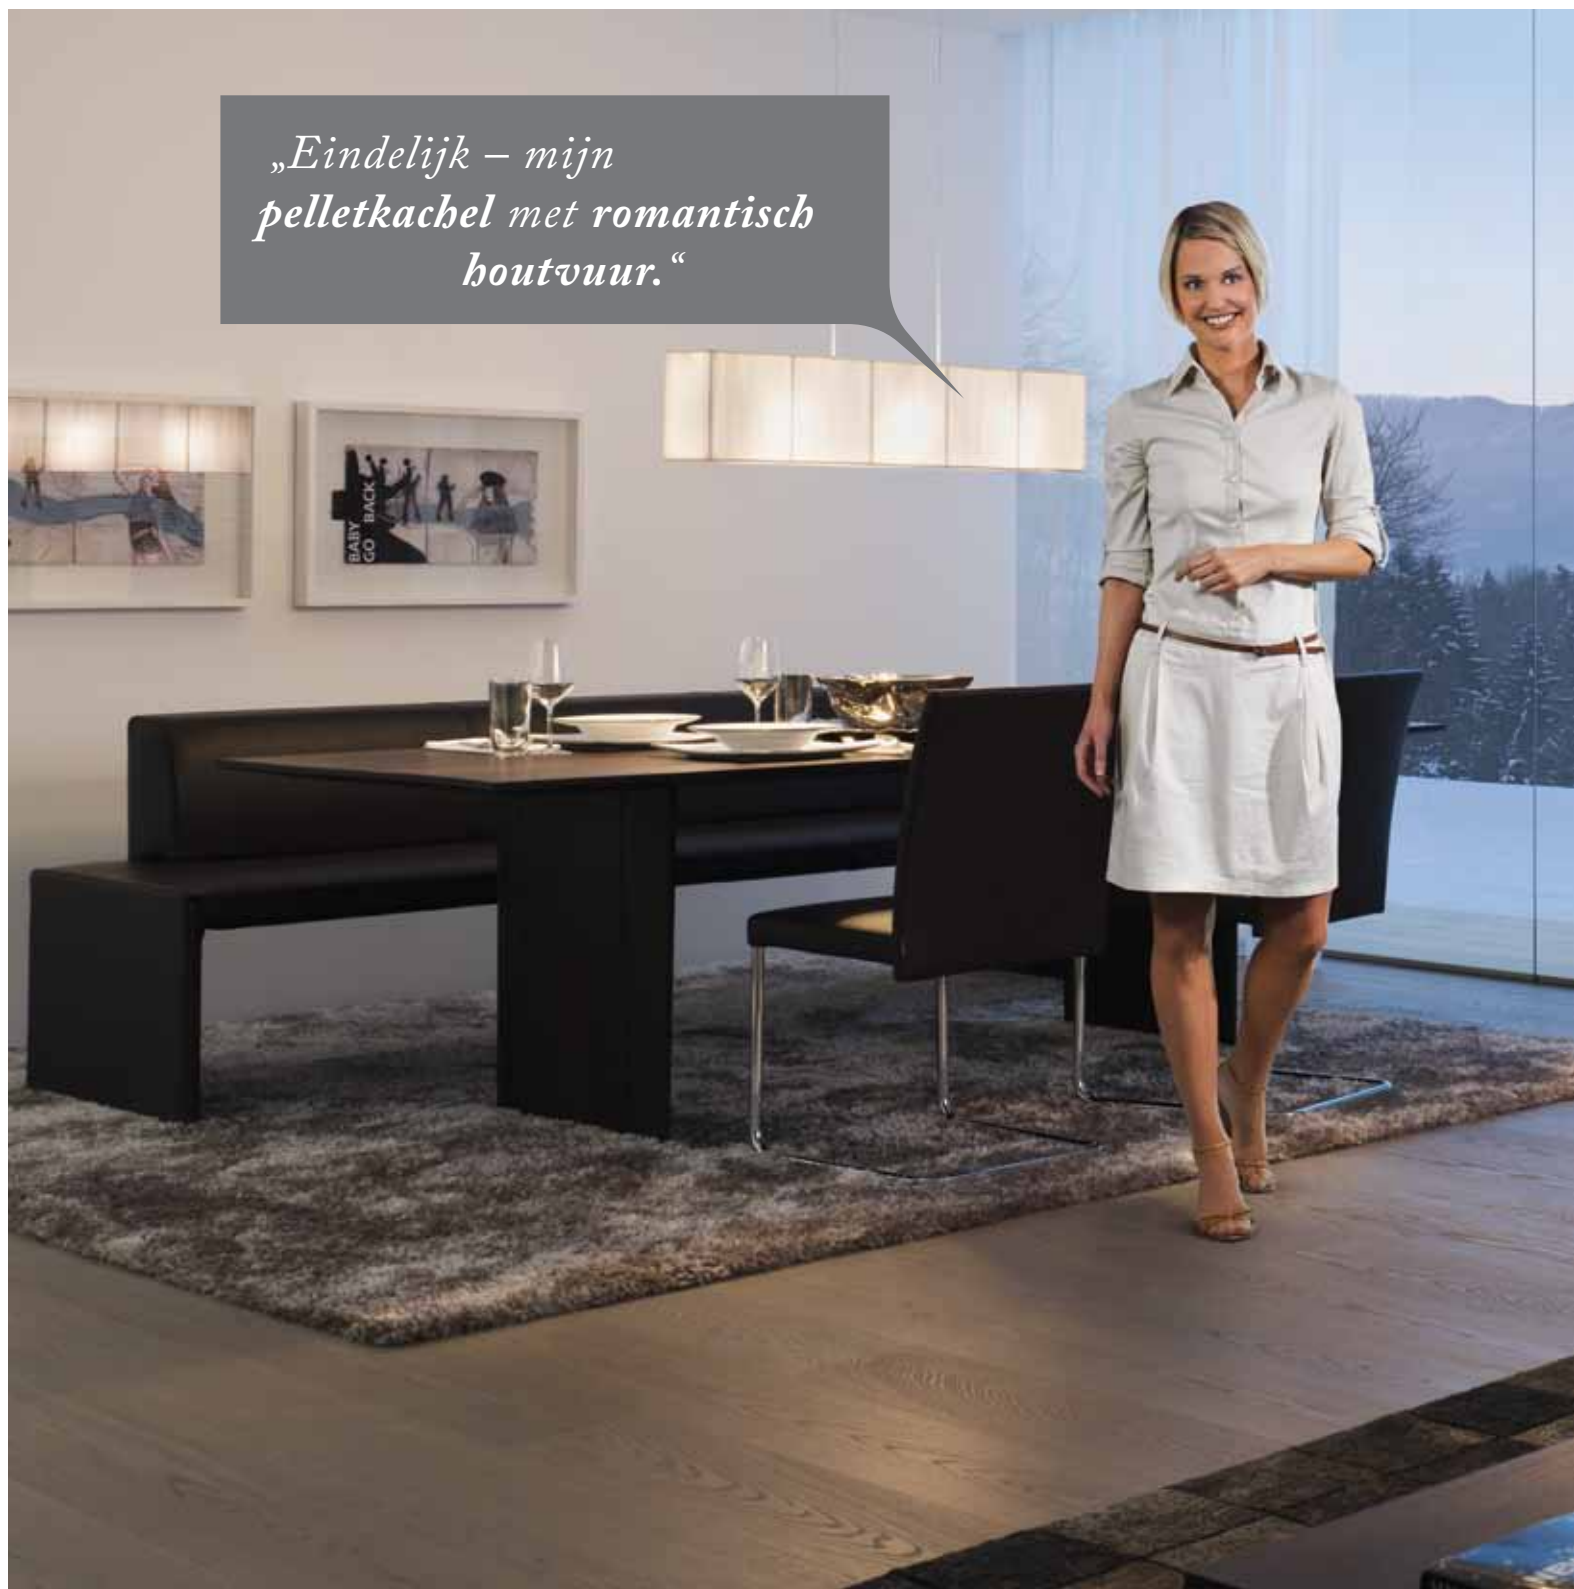

*„Eindelijk – mijn
pelletkachel met romantisch
houtvuur.“*

De combikachel, die alle troeven combineert:
hout en pellets, comfort en zuinigheid, warmte en gezelligheid.

A man with short dark hair, wearing a grey button-down shirt, is sitting in a white armchair. He is holding a magazine titled "STYLE A". Behind him is a modern wood-burning stove with a glass door showing a fire. The stove is set against a wall with dark, horizontal slats. A large window in the background shows a snowy landscape with mountains. A speech bubble is positioned above the stove, containing a quote in Dutch.